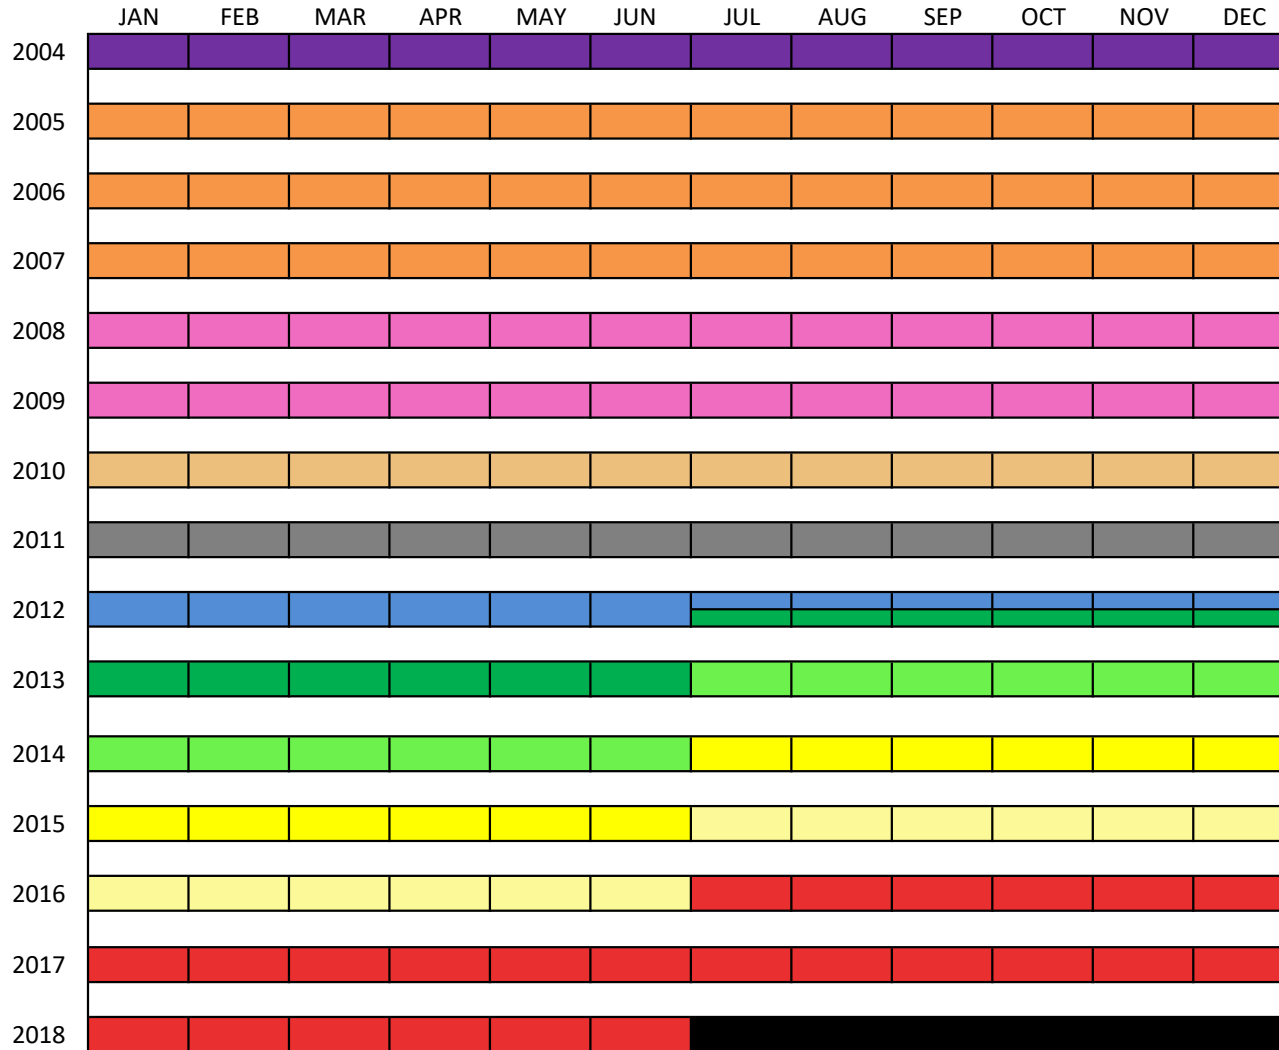

What age group can I play in 2023 (SCHOOL YEAR)

DOB Eligibility	
Open	Open
18 & Under	18 & Under
15 & Under	15 & Under
13 & Under	13 & Under
12 & Under	12 & Under
11 & Under	11 & Under
Year 5 (GO Rules)	Year 5 (GO Rules)
Year 4 (GO Rules)	Year 4 (GO Rules)
Year 3 (SET Rules)	Year 3 (SET Rules)
Year 2 (SET Rules)	Year 2 (SET Rules)
NET Program	NET Program

Playing Up Rules	
All players are only allowed to play up one age group without a permit except for players playing up from NET to SET.	
Permits are required for those playing up two age groups and for Inclusion permits to play down.	
Players turning 15 in the current competition year are allowed to play up to the Open competition without a permit	